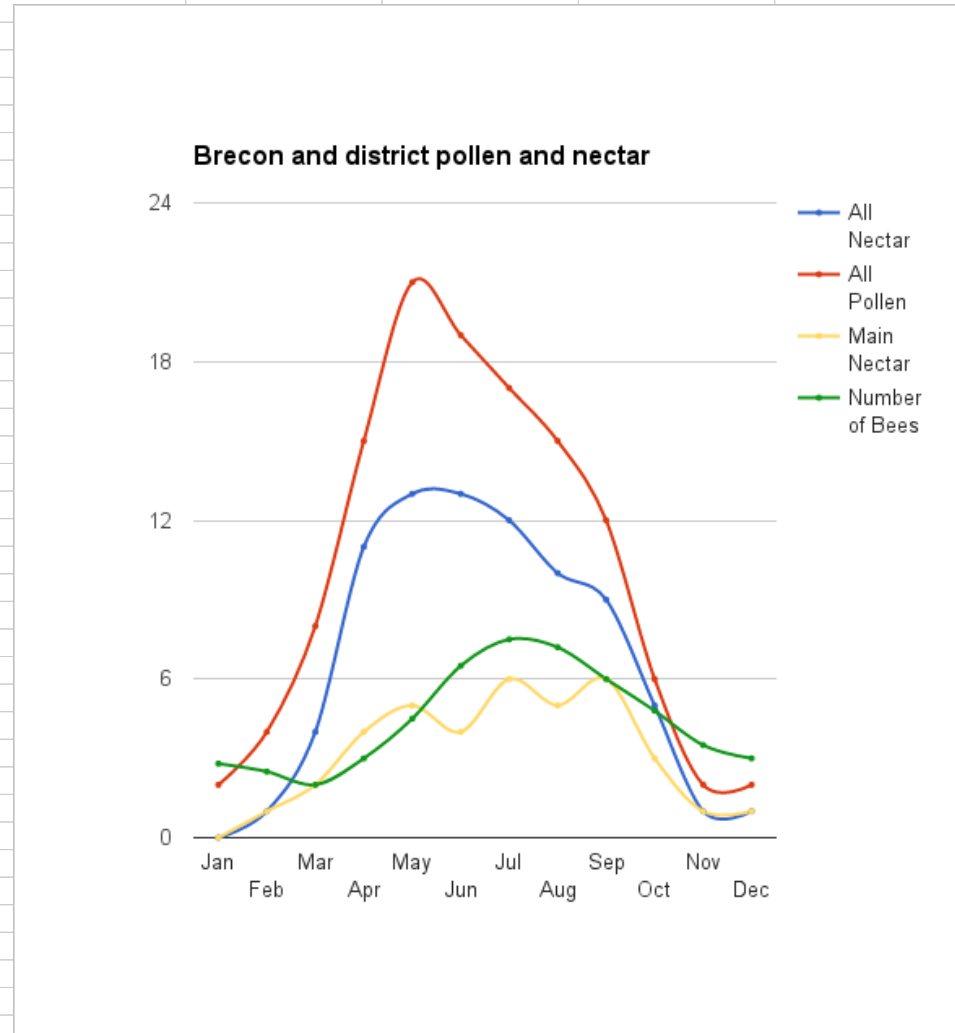

Plant	Nectar	Pollen	Jan	Feb	Mar	Apr	May	Jun	Jul	Aug	Sep	Oct	Nov	Dec
Alder														
Apple	yes													
Ash														
Aster	yes													
Balsam	yes													
Blackberry	yes													
Blackthorn														
Borage	yes													
Cherry	yes													
Currant	yes													
Dandelion	yes													
Field bean	yes													
Gorse														
Hawthorn	yes													
Hazel														
Heath	yes													
Holly														
Horse Chestnut	yes													
Hydrangea														
Ivy	yes													
Lavender	yes													
Lime	yes													
Lupin														
Mahonia														
Oilseed rape	yes													
Pear														
Poppy														
Raspberry	yes													
Red Clover														
Rosebay Willowherb	yes													
Snow drop														
St John's wort														
Sycamore	yes													
Thistle														
White clover	yes													
Willow	yes													

	Jan	Feb	Mar	Apr	May	Jun	Jul	Aug	Sep	Oct	Nov	Dec
Pollen only	0	1	4	11	13	13	12	10	9	5	1	1
Nectar	2	4	8	15	21	19	17	15	12	6	2	2
Main Nectar	0	1	2	4	5	4	6	5	6	3	1	1
Number of Bees	2.8	2.5	2	3	4.5	6.5	7.5	7.2	6	4.8	3.5	3